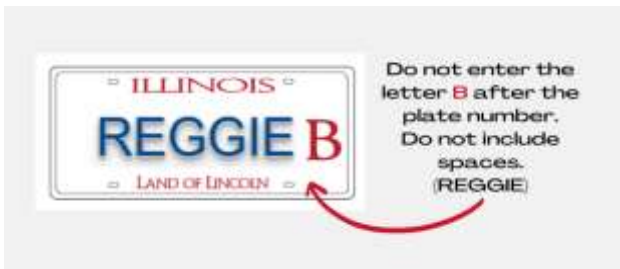

LPR LICENSE PLATE ENTRY REQUIREMENTS

Passenger Plates:

B Truck Plates: Do **not** enter the "B" on truck plates.

Specialty Plates:

Motorcycle Plates:

Special Character Plates: Do **not** enter the special character. This plate would be entered as "ICSULB".