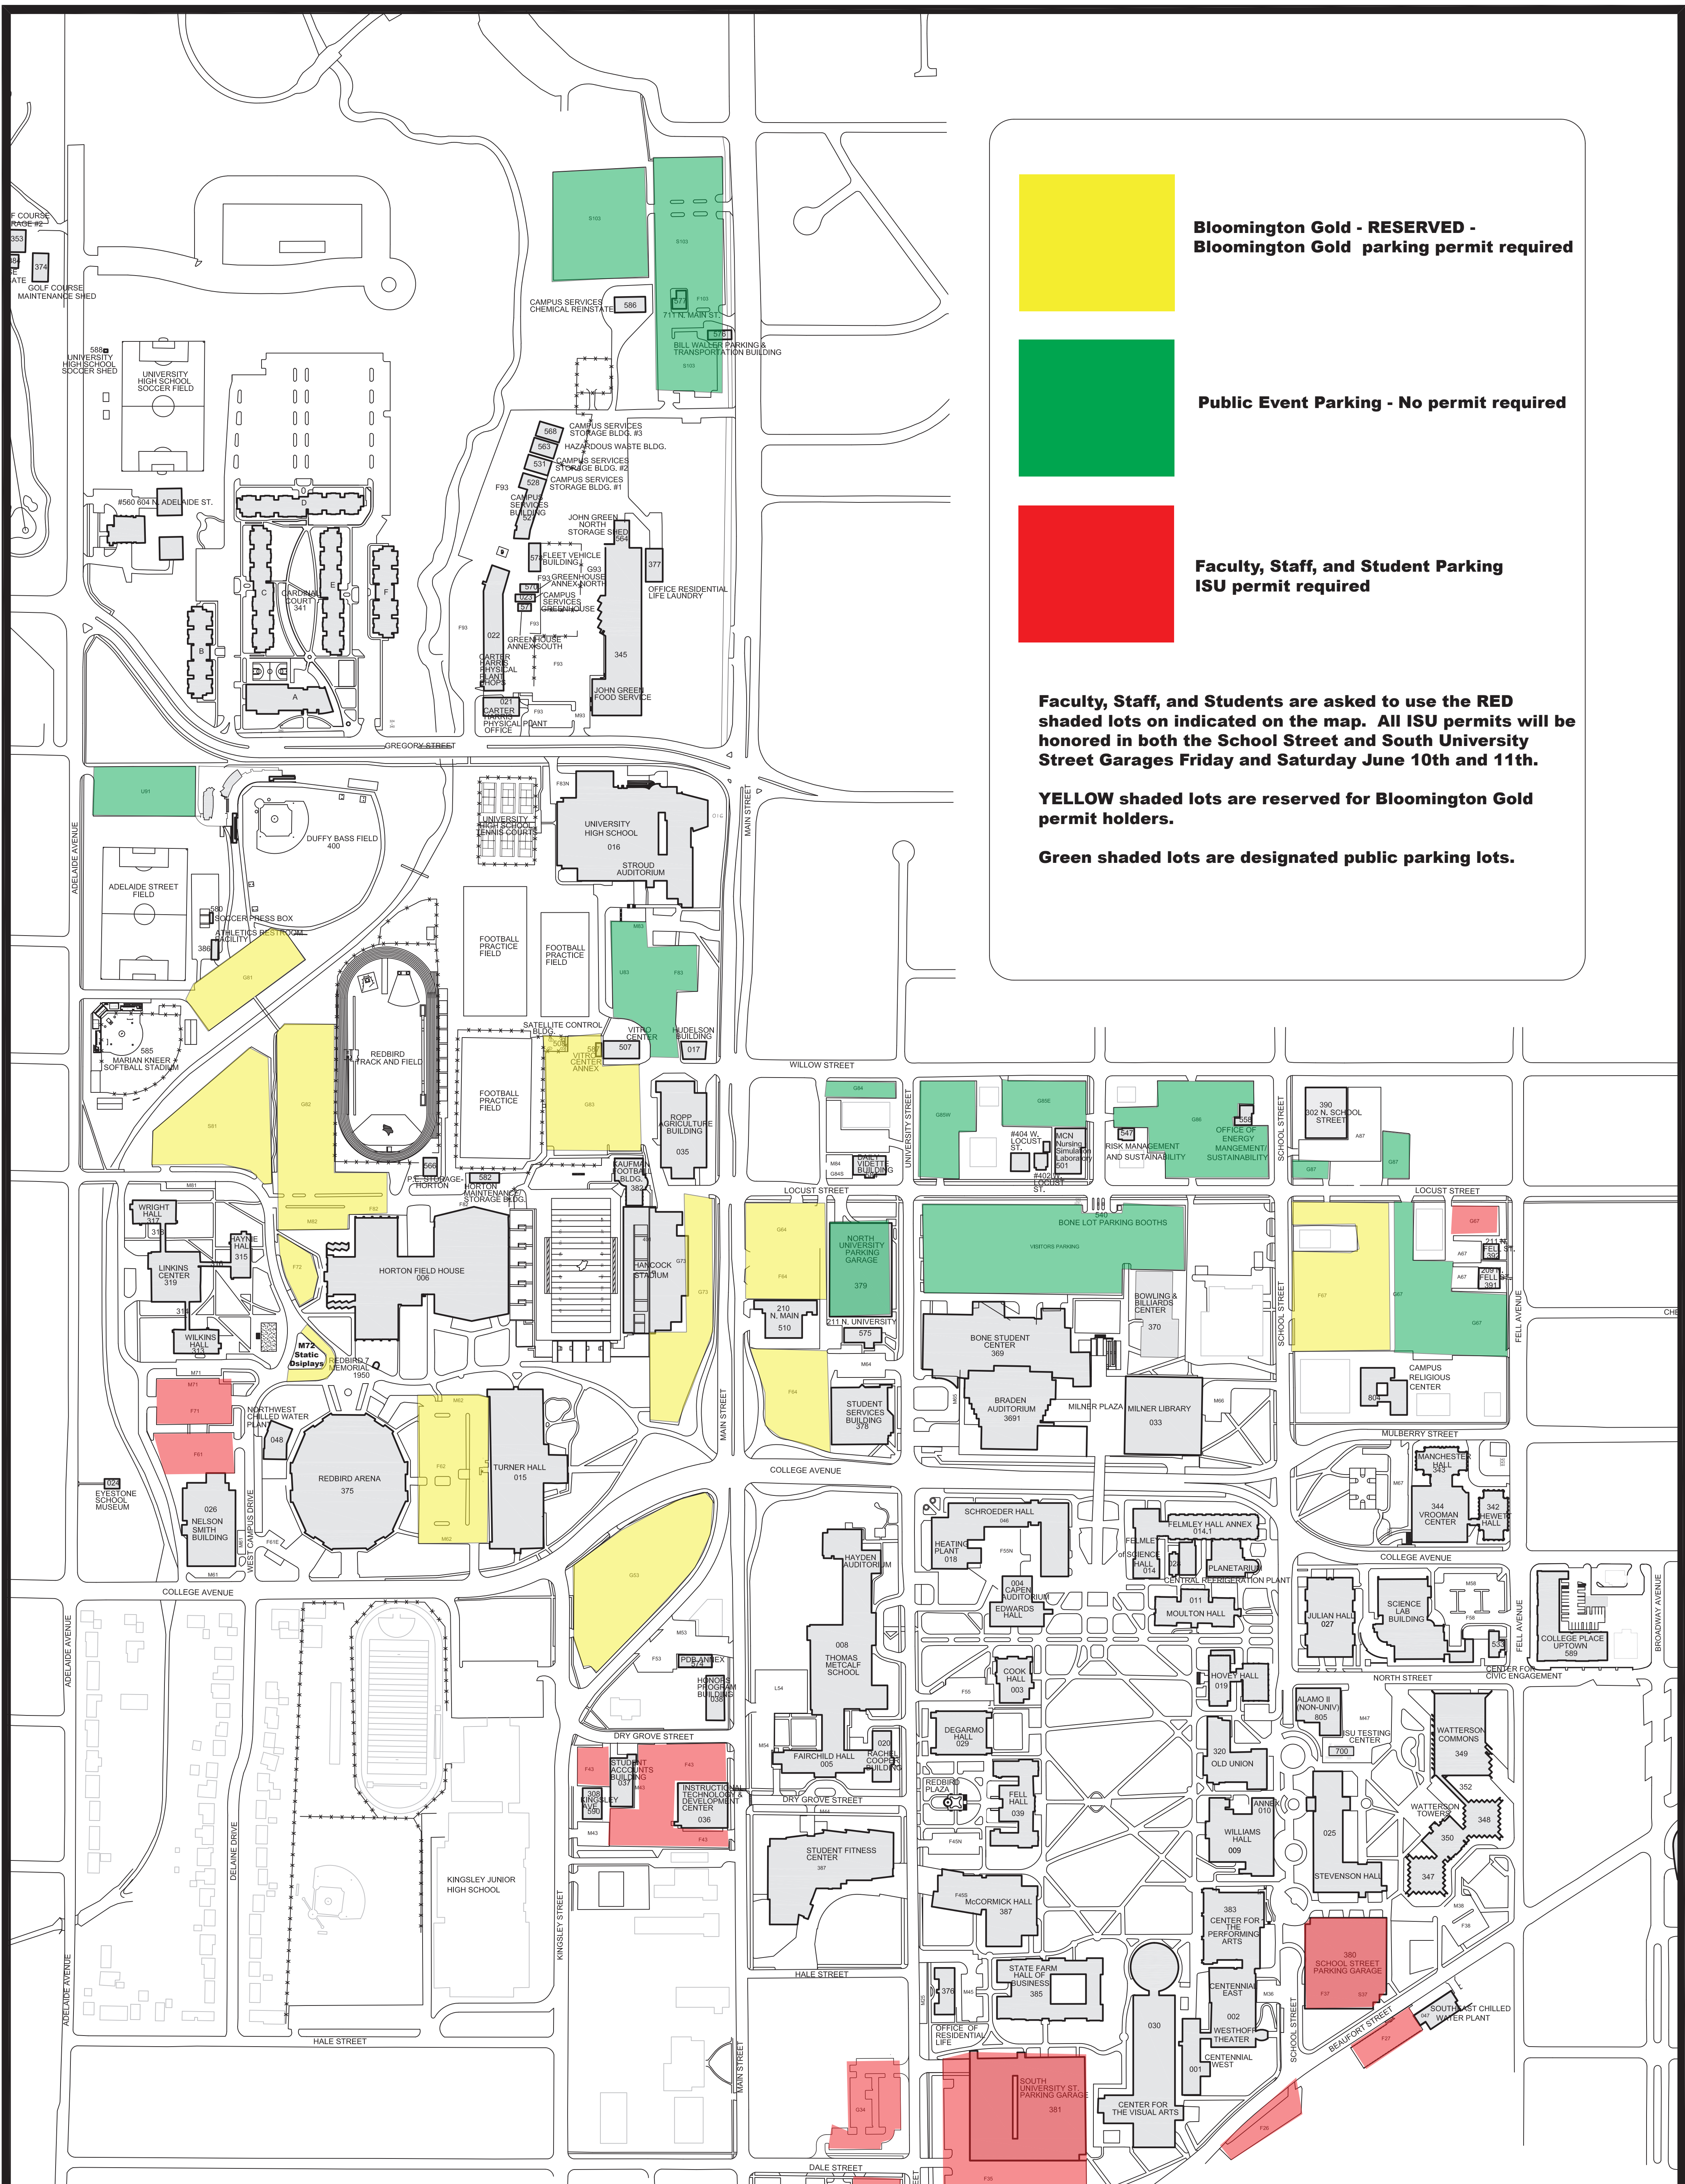

**Bloomington Gold - RESERVED - Bloomington Gold parking permit required**

**Public Event Parking - No permit required**

**Faculty, Staff, and Student Parking ISU permit required**

**Faculty, Staff, and Students are asked to use the RED shaded lots on indicated on the map. All ISU permits will be honored in both the School Street and South University Street Garages Friday and Saturday June 10th and 11th.**

**YELLOW shaded lots are reserved for Bloomington Gold permit holders.**

**Green shaded lots are designated public parking lots.**

**ILLINOIS STATE UNIVERSITY**  
 AUGUST 2019  
 NORMAL CAMPUS  
 NORMAL, ILLINOIS