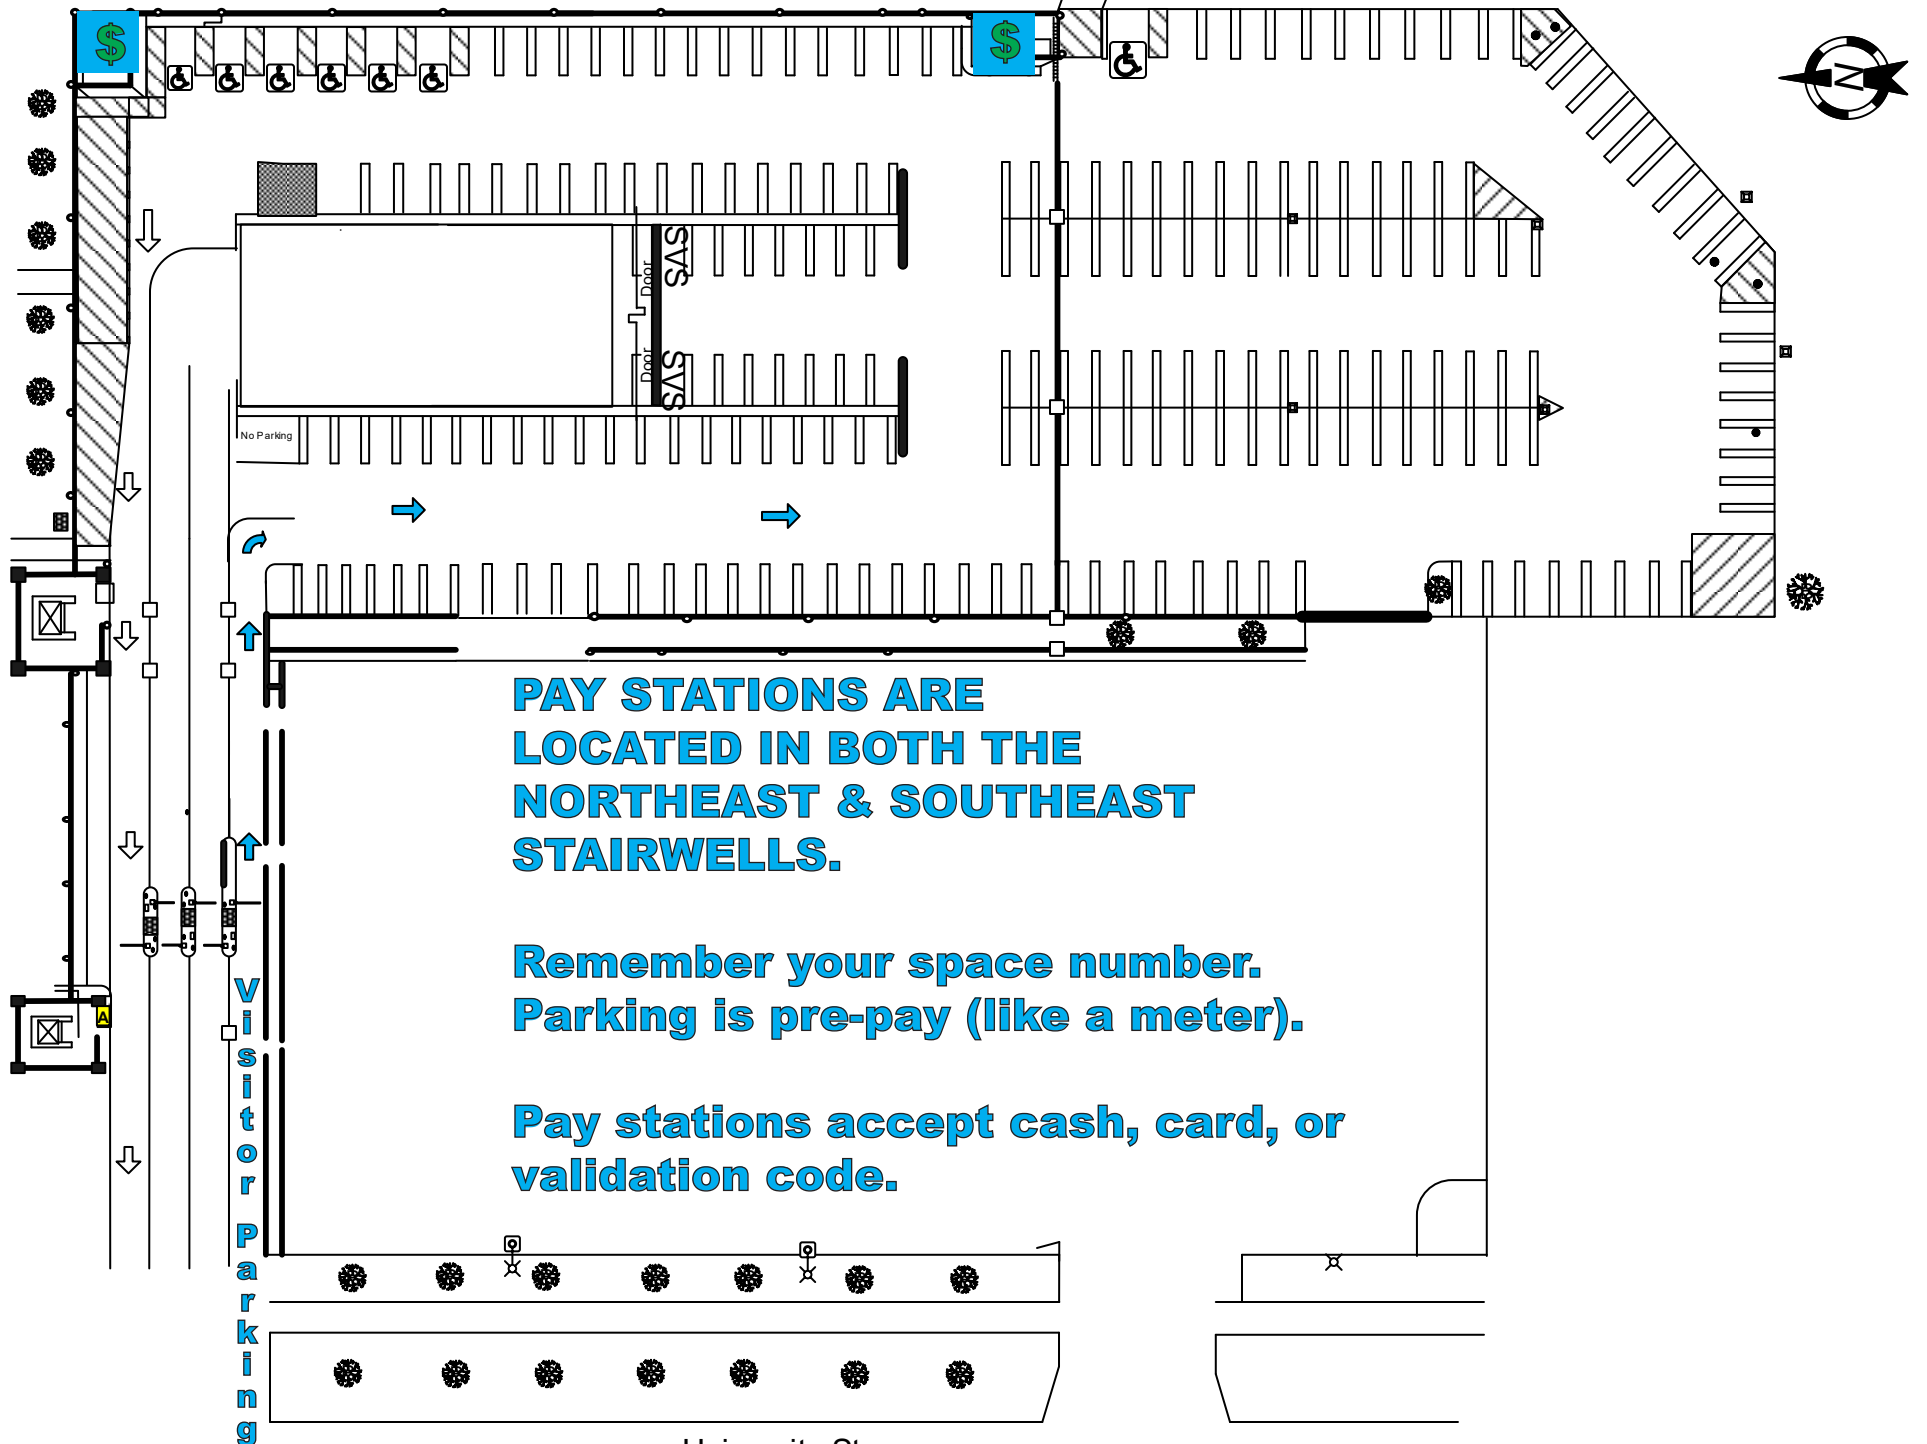

PAY HERE - Cash, Card, or Code

PAY HERE - Cash, Card, or Code

**PAY STATIONS ARE
LOCATED IN BOTH THE
NORTHEAST & SOUTHEAST
STAIRWELLS.**

**Remember your space number.
Parking is pre-pay (like a meter).**

**Pay stations accept cash, card, or
validation code.**

University St.