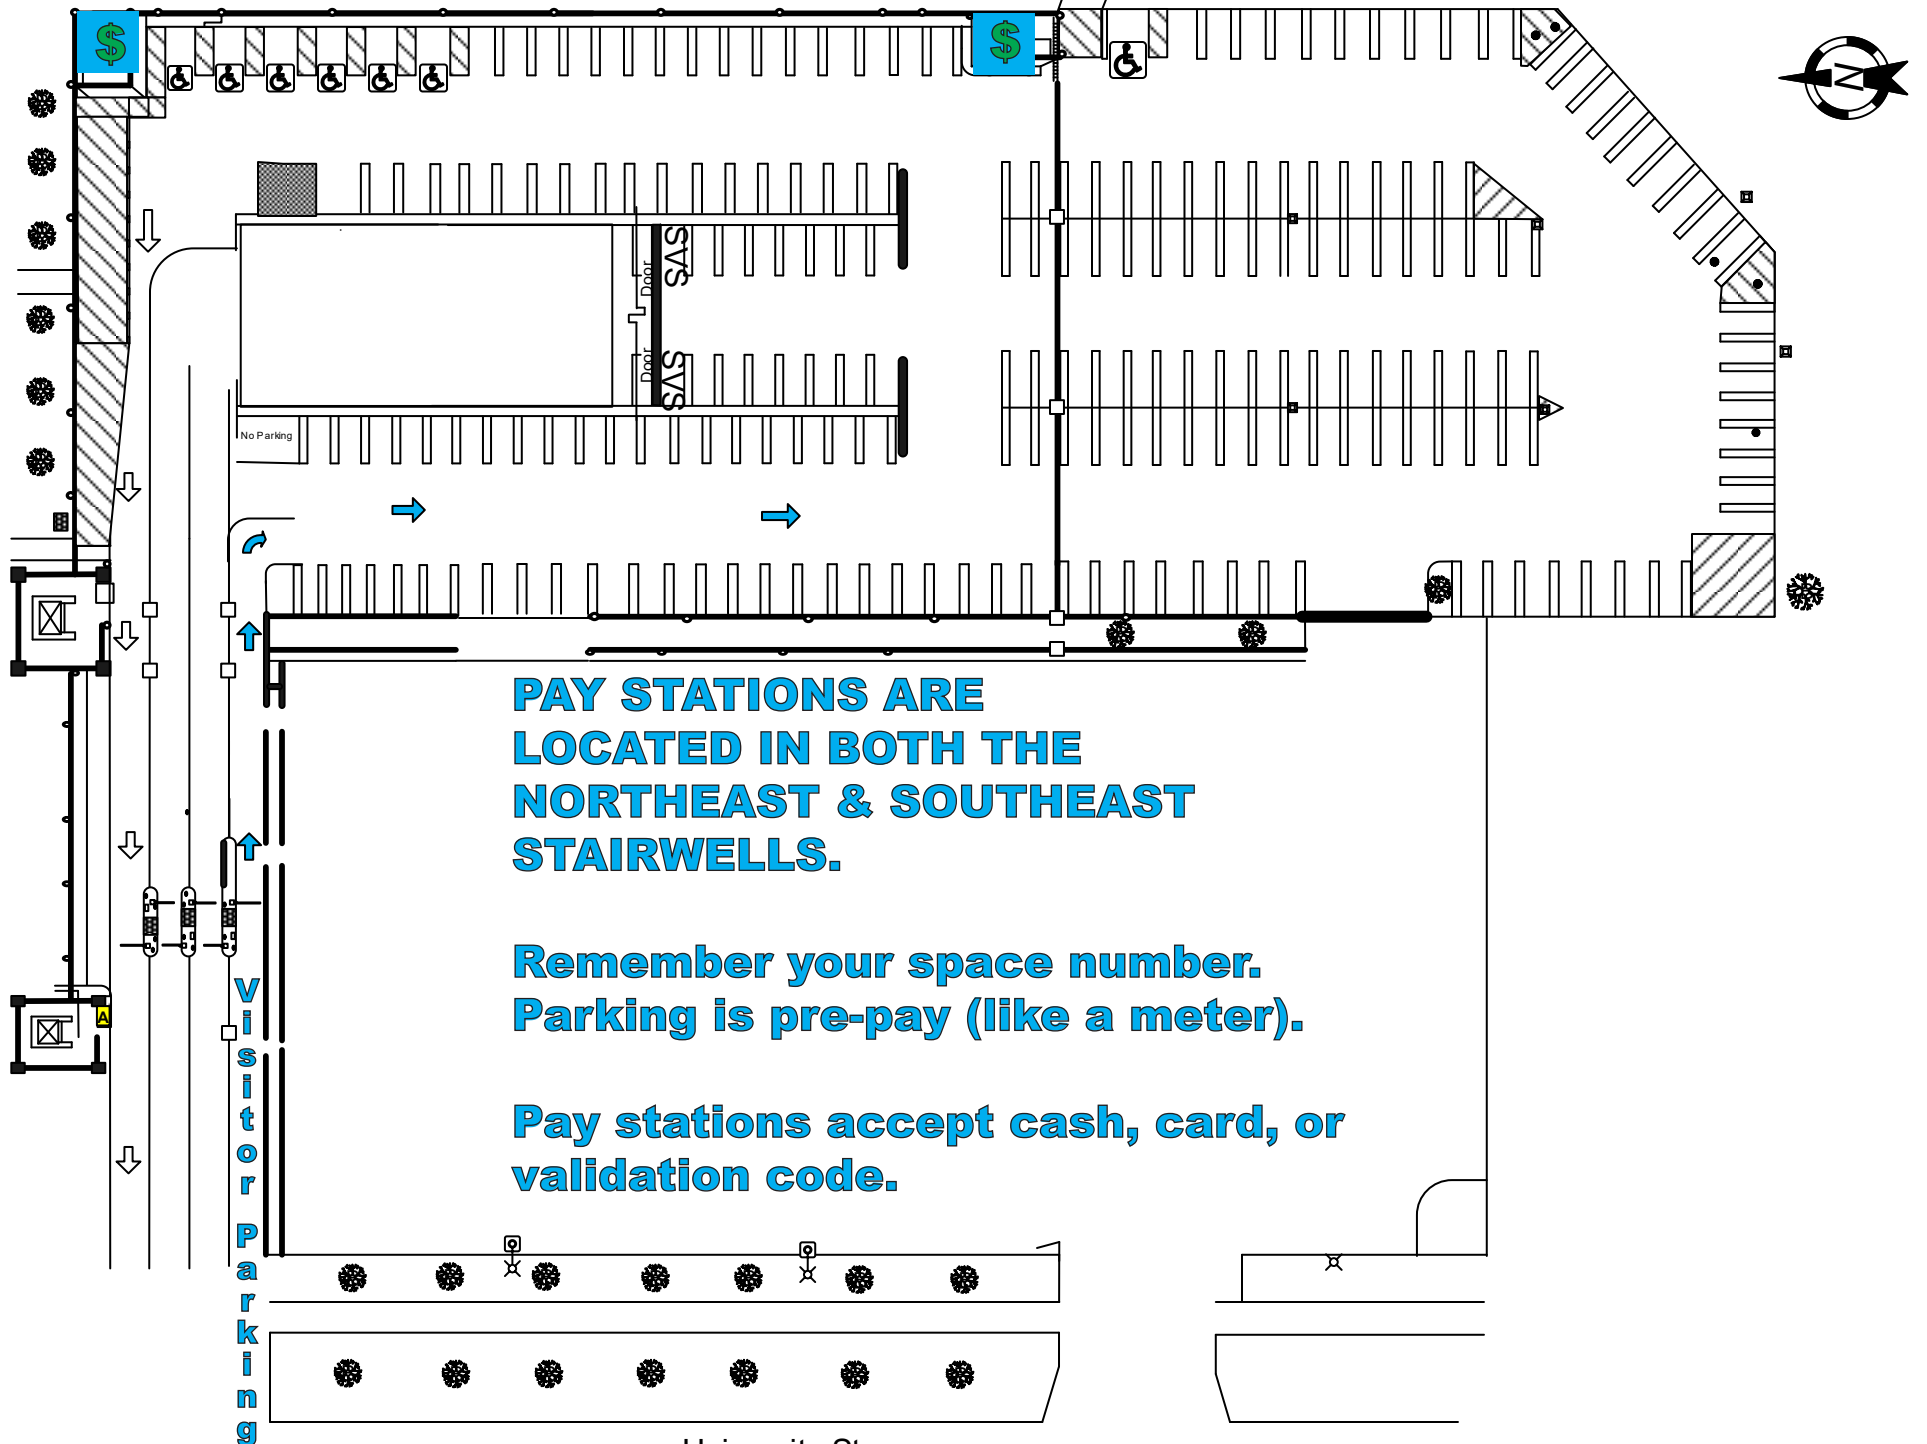

**PAY HERE - Cash, Card, or Code**

**PAY HERE - Cash, Card, or Code**

**PAY STATIONS ARE  
LOCATED IN BOTH THE  
NORTHEAST & SOUTHEAST  
STAIRWELLS.**

**Remember your space number.  
Parking is pre-pay (like a meter).**

**Pay stations accept cash, card, or  
validation code.**

**Visitor  
Parking**

University St.